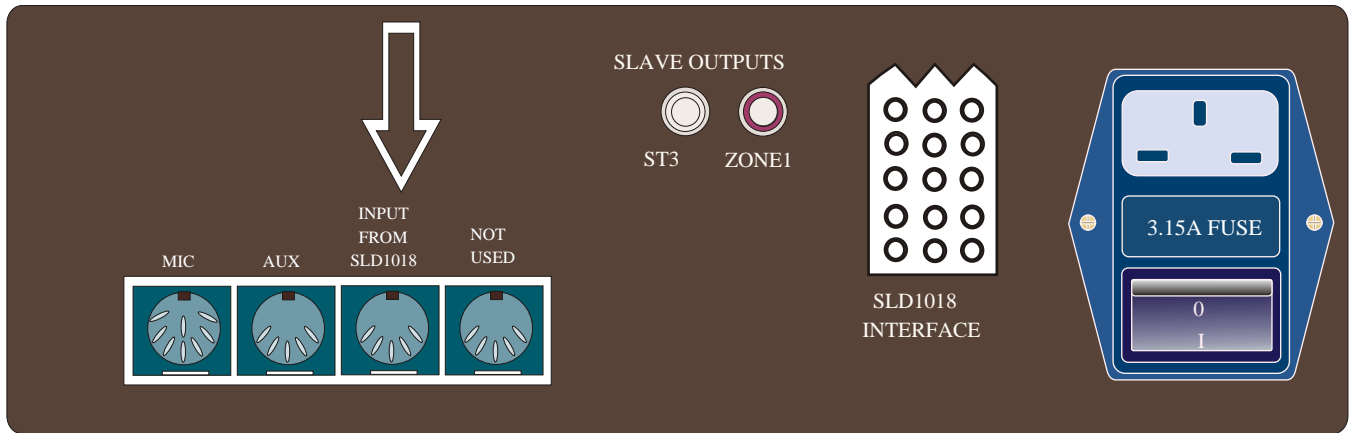

4 - CHANNEL AMPLIFIER

REFER TO MK8 SUPPLEMENT FOR INTERNAL ADJUSTMENTS